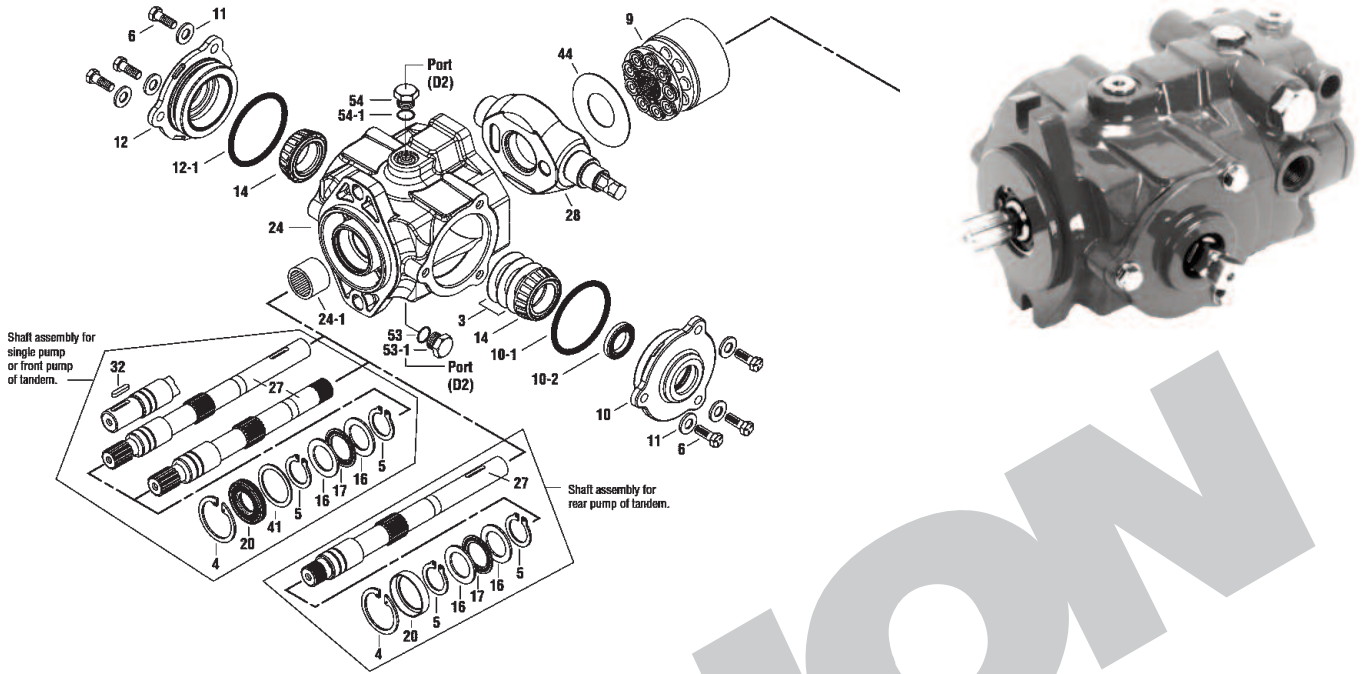

# Modelo 70360

Bomba a pistones variables.  
*Bomba a pistões variavel.*

Assembly for unit without gerotor charge pump.

Refer to Backplate Assembly Identification section for additional backplates.

Assembly for single pump or rear pump of tandem.