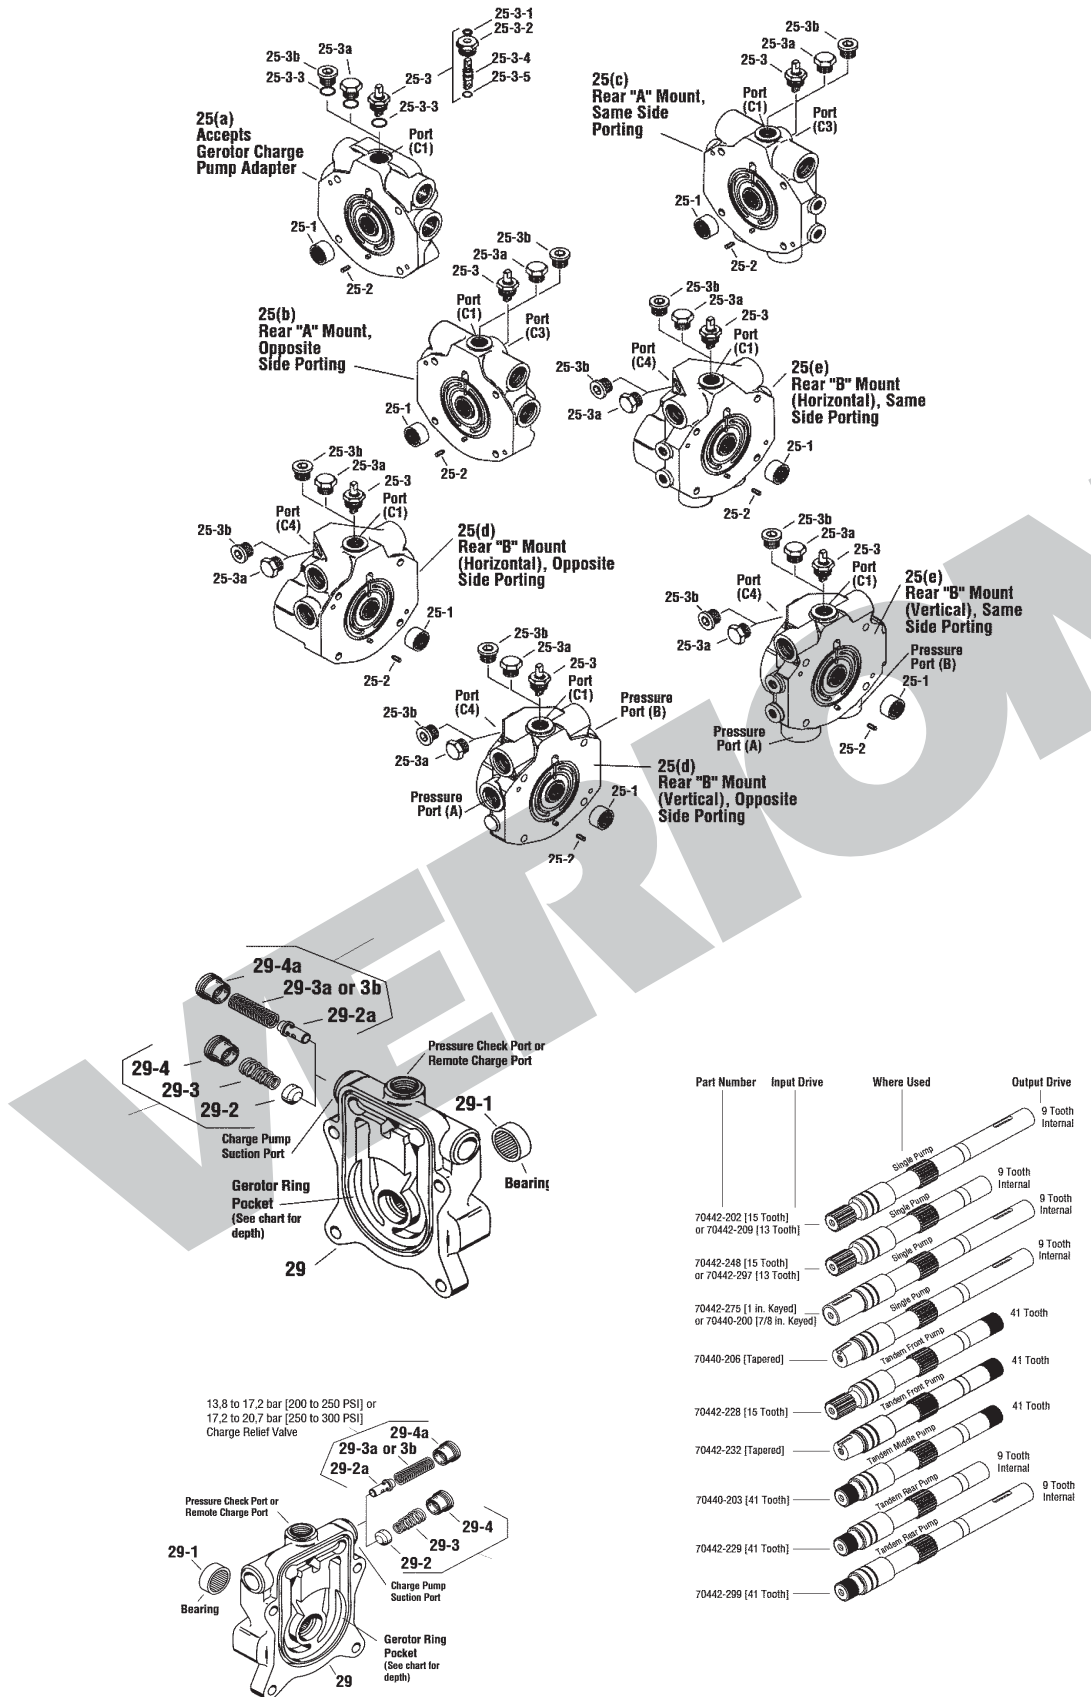

Modelo 70360 (cont.)

Para mayor información consultar a nuestro departamento técnico.

Calle 89 Int. A. Campos 1617/23 • B1650BFA San Martín • Bs As • Argentina
Tel.: 54 11 4724-1300 • Fax: 54 11 4724-1331
E-mail: ventas@verion.com.ar • http://www.verion.com.ar

Maiores informações, consulte nosso depto de vendas técnicas.

Rua Pedro de Toledo 175 • Guarulhos • SP Brasil 07140-000
Fone: ++ 55 11 2100-7400 • Fax: ++ 55 11 2100 6100-7409
E-mail: verion@verion.com.br • http://www.verion.com.br