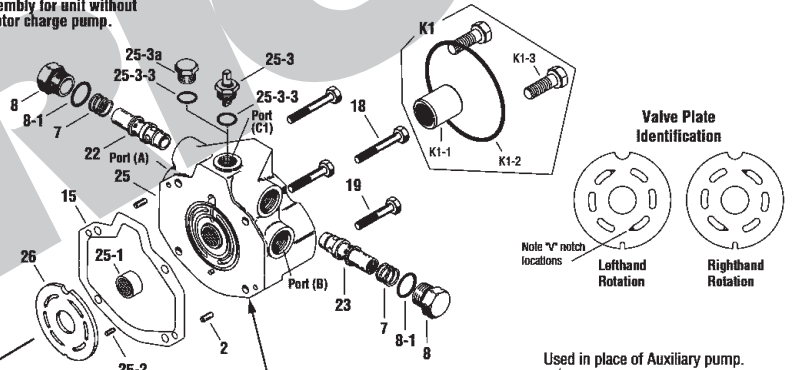

# Modelo 70360

Bomba a pistones variables.  
*Bomba a pistões variavel.*

Assembly for unit without gerotor charge pump.

Refer to Backplate Assembly Identification section for additional backplates.

Assembly for single pump or rear pump of tandem.