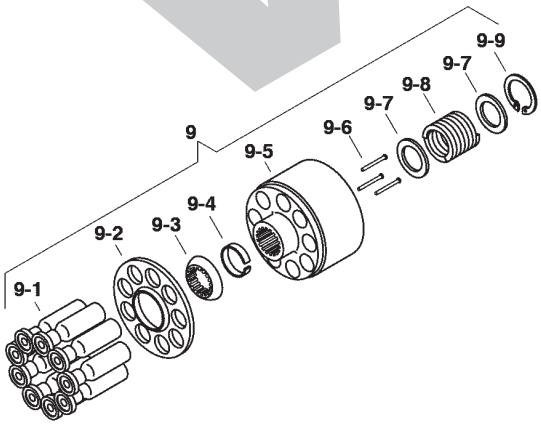

# Modelo 70360

Bomba a pistones variables.  
*Bomba a pistões variavel.*

Assembly for unit without gerotor charge pump.

Refer to Backplate Assembly Identification section for additional backplates.

Assembly for single pump or rear pump of tandem.