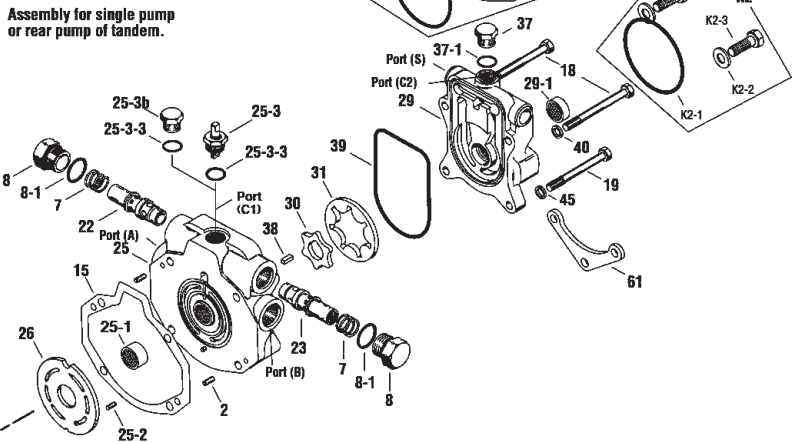

# Modelo 70360

Bomba a pistones variables.  
*Bomba a pistões variavel.*

Assembly for unit without gerotor charge pump.

Refer to Backplate Assembly Identification section for additional backplates.

Assembly for single pump or rear pump of tandem.